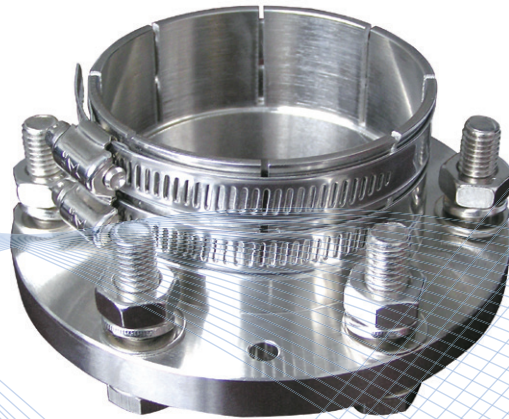

FLANGE-RIGID

Name	Model	Specification (Inch)	Frequency (MHz)
FLANGE-RIGID	RL078-05	7/8"	DC-880
	RL158-06	1-5/8"	
	RL318-07	3-1/8"	
	RL412-06	4-1/2"	
	RL618-06	6-1/8"	