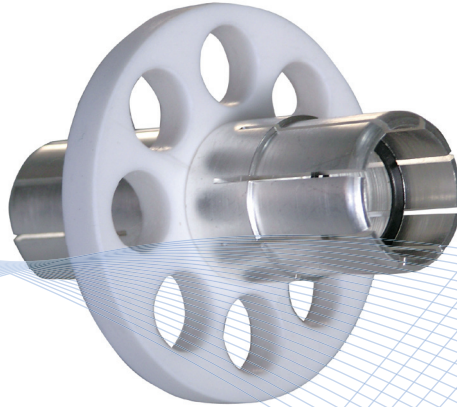

**INNER SUPPORT FOR FLANGE**

Name	Model	Specification (Inch)	Frequency (MHz)
INNER SUPPORT FOR FLANGE	RL078-02	7/8"	DC-880
	RL158-07	1-5/8"	
	RL318-08	3-1/8"	
	RL412-07	4-1/2"	
	RL618-07	6-1/8"	